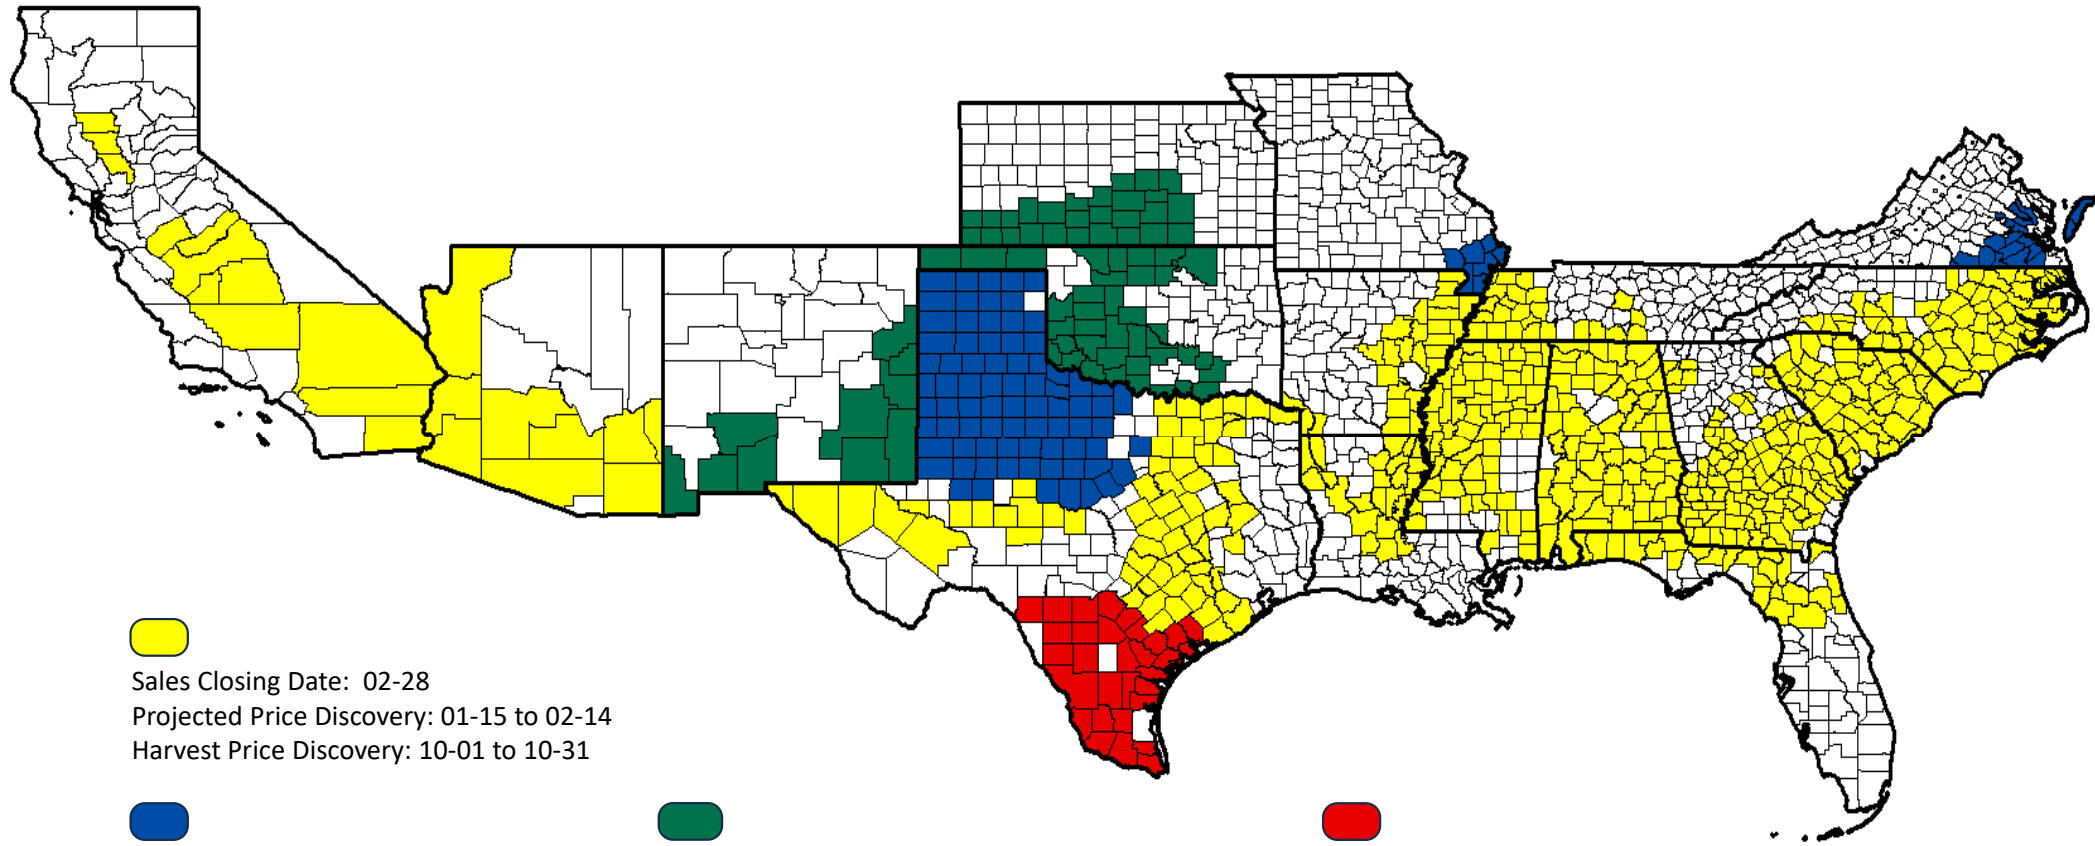

CROP INSURANCE PRICE DETERMINATION

Sales Closing Date: 02-28
Projected Price Discovery: 01-15 to 02-14
Harvest Price Discovery: 10-01 to 10-31

Sales Closing Date: 03-15
Projected Price Discovery: 02-01 to 02-29
Harvest Price Discovery: 10-01 to 10-31

Sales Closing Date: 03-15
Projected Price Discovery: 02-01 to 02-29
Harvest Price Discovery: 11-01 to 11-30

Sales Closing Date: 01-31
Projected Price Discovery: 12-15 to 01-14
Harvest Price Discovery: 09-01 to 09-30